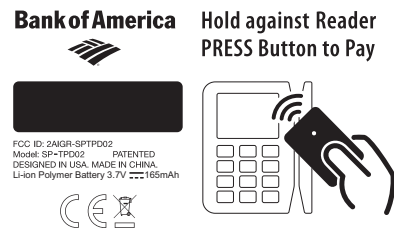

SAMSUNG pay

Front

Letter size 0.8mm

Back

White stamping or silkscreen print

Glossy Finishing

● Pantone Black C

○ White pure